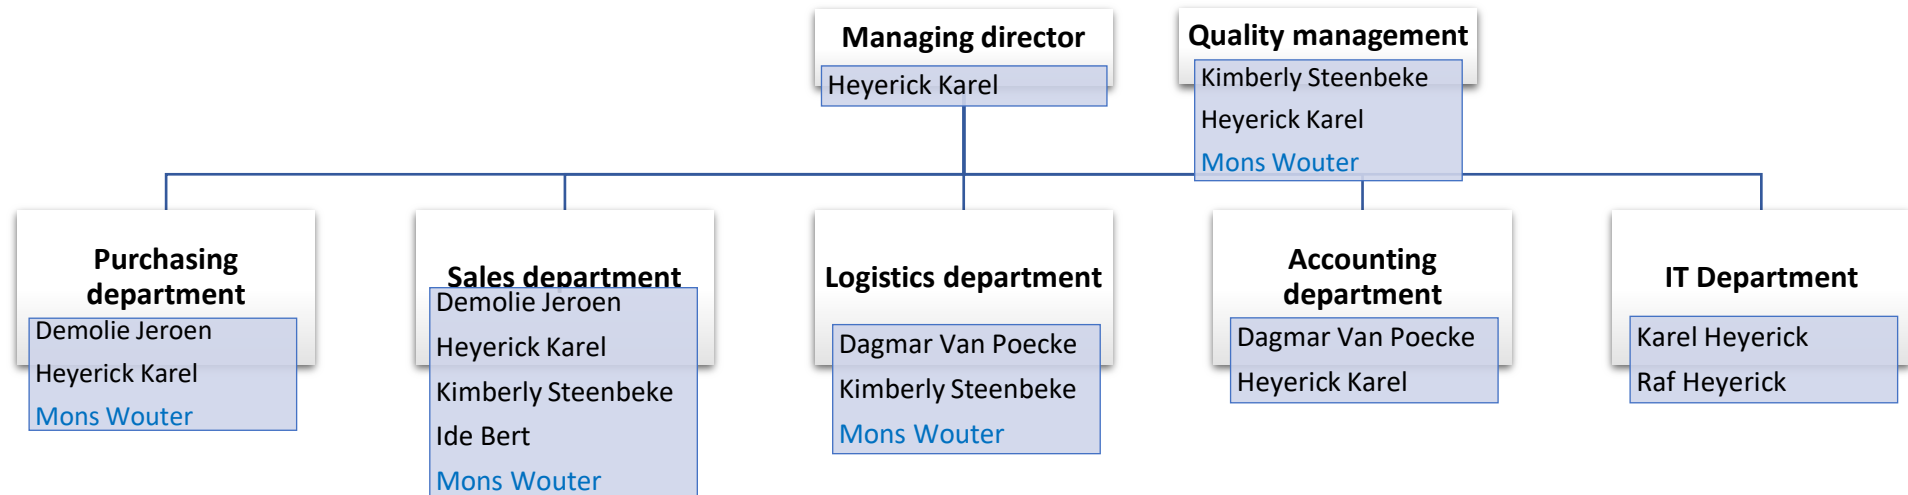

## Organigram Bimpex Meat NV

Bimpex Meat NV is a training company and trains businessmen in wholesale and foreign trade (m / f / d). As part of their training plan and according to the workload, the trainees are deployed in the respective departments and support them..

\* Employees marked in blue are working as consultants (self-employed) for Bimpex Meat NV

Created:10.03.2021	Checked: 01.10.2023	Approved: 01.10.2023	Page 1 of 1
Wouter Mons Kimberly Steenbeke	Kimberly Steenbeke Wouter Mons	Heyerick Karel	Version: 5
QMR	QMR	Managing director	Valid from: 01.10.2023